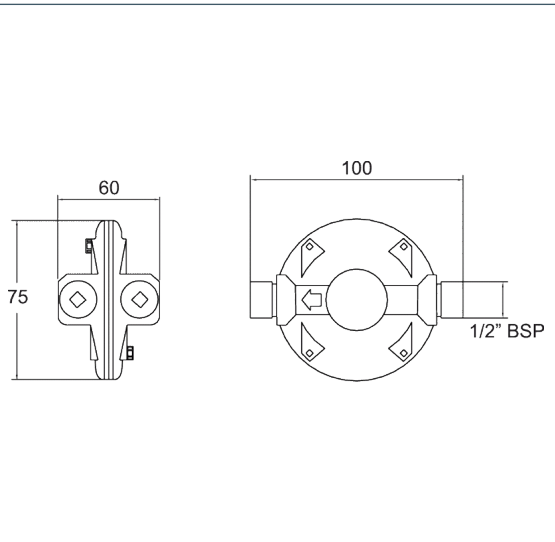

VALVES

Thermostatic

Pressure equalising valve

Product Code: PEV002

Finish: Brass

DevaTM by METHVEN

Features

Construction:	Brass
Shower Valve:	N/A
Supply:	Suitable for all plumbing systems
Working Pressures:	0.2 - 5.0 bar
Inlet connections:	1/2" BSP
Operation:	
Handset Function:	N/A

The valve equalises the outlet pressure by automatically adjusting the higher inlet pressure to level out the lower inlet pressure.

*Please refer to website for full warranty details.

Flow (Bar - l/min, open outlet)

Handset

Flow 0.1 Flow 0.3 Flow 0.5 Flow 1.0 Flow 2.0 Flow 3.0 Flow 4.0 Flow 5.0

**1 YEAR
GUARANTEE**

*TERMS APPLY

www.deva-uk.com · 0800 195 1602 · sales@uk.methven.com