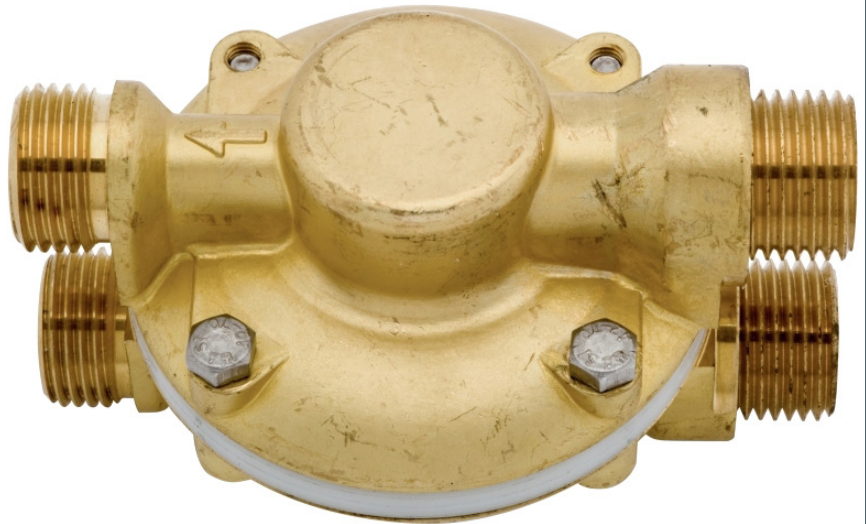

VALVES

Thermostatic

Pressure equalising valve

Product Code: PEV002

Finish: Brass

DevaTM by METHVEN

Features

Construction:	Brass
Shower Valve:	N/A
Supply:	Suitable for all plumbing systems
Working Pressures:	0.2 - 5.0 bar
Inlet connections:	1/2" BSP
Operation:	
Handset Function:	N/A

The valve equalises the outlet pressure by automatically adjusting the higher inlet pressure to level out the lower inlet pressure.

*Please refer to website for full warranty details.

Flow (Bar - l/min, open outlet)

Handset

Flow 0.1 Flow 0.3 Flow 0.5 Flow 1.0 Flow 2.0 Flow 3.0 Flow 4.0 Flow 5.0

**1 YEAR
GUARANTEE**

*TERMS APPLY

www.deva-uk.com · 0800 195 1602 · sales@uk.methven.com