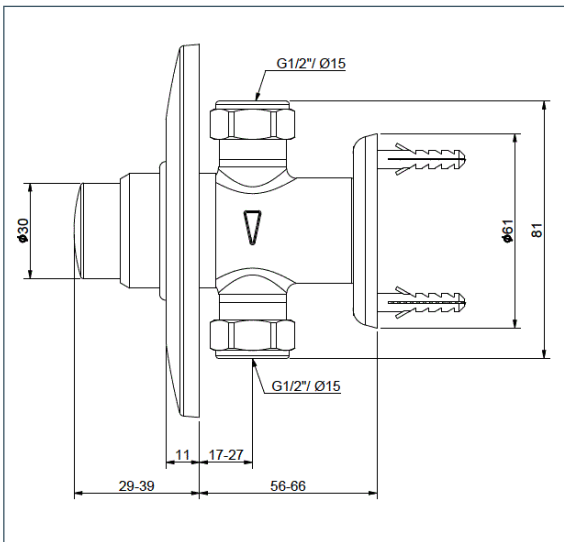

Flow (Bar - l/min, open outlet)

Outlet

Flow 0.1	Flow 0.3	Flow 0.5	Flow 1.0	Flow 2.0	Flow 3.0	Flow 4.0	Flow 5.0
3.7	5.9	7.3	9.0	13.0	16.0	21.0	21.0

2011318

2010731

**1 YEAR
GUARANTEE**

*TERMS APPLY

www.deva-uk.com · 0800 195 1602 · sales@uk.methven.com