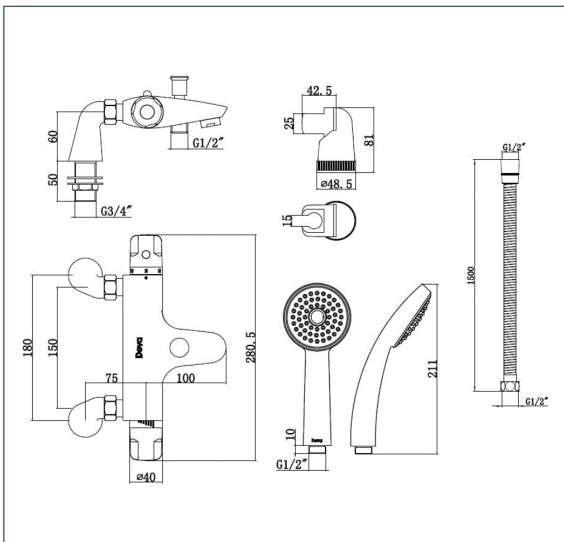

## Features

- Construction: Brass & ABS
- Valve/Cartridge type: Thermostatic
- Supply: Suitable For All Plumbing Systems
- Working Pressures: 0.3 - 5.0 bar
- Inlet connections: ¾" BSP

- 1/4 Turn Ceramic Handles Ensure A Smooth Operation
- Comes Complete With Single Mode Shower Handset And Wall Bracket
- Double Interlocked 1.5M Hose

## Flow (Bar - l/min, open outlet)

### Spout

Flow 0.1	Flow 0.3	Flow 0.5	Flow 1.0	Flow 2.0	Flow 3.0	Flow 4.0	Flow 5.0
3.3	5.4	7.3	10.9	15.6	19.1	22.2	24.8

### Handset

1.9	3.4	4.7	7.1	10.5	13.2	15.4	17.6
-----	-----	-----	-----	------	------	------	------

2104905

2308970