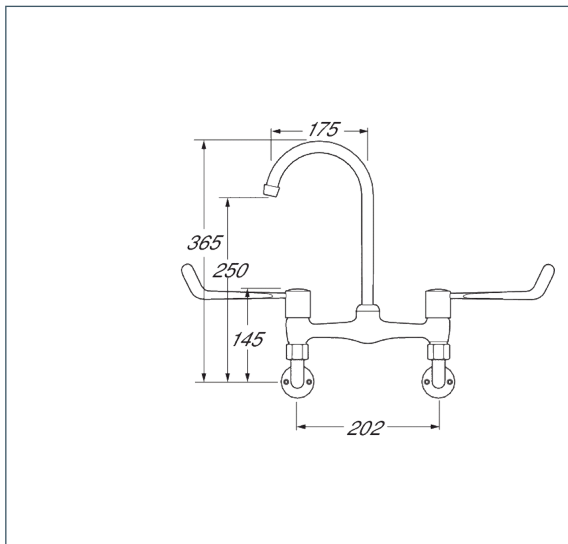

Lever

Lever wall mounted bridge sink mixer 6" levers

Product Code: DLV305WM

Finish: Chrome

Features

Construction:	Brass
Valve/Cartridge type:	Ceramic Disc
Supply:	Suitable for all plumbing systems
Working Pressures:	0.2 - 5.0 bar
Inlet connections:	1/2" BSP
Flexi or Copper:	Plastic Backnuts

- Ceramic disc handles ensure a smooth operation
- Dual Flow
- Swivel Spout
- Products which are easy to use by all the family

*Please refer to website for full warranty details.

Flow (Bar - l/min, open outlet)

Spout

Flow 0.1	Flow 0.3	Flow 0.5	Flow 1.0	Flow 2.0	Flow 3.0	Flow 4.0	Flow 5.0
8	12	16	21	30	36	39	43

2104801

2009732