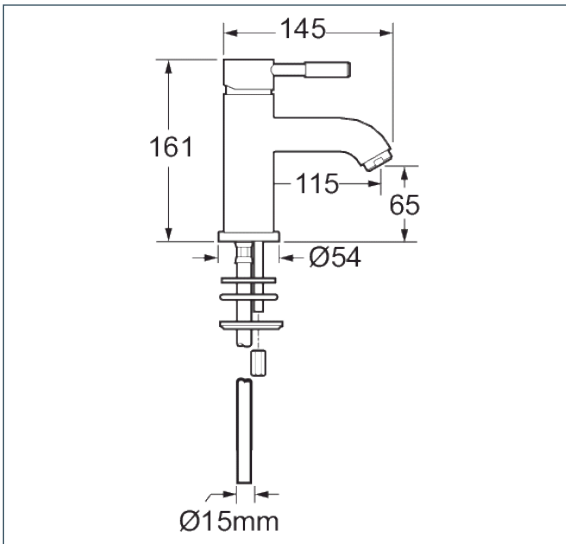

### Features

- Construction:** Brass
- Valve/Cartridge type:** Ceramic Cartridge
- Supply:** Suitable For All Plumbing Systems
- Working Pressures:** 0.1 - 5.0 bar
- Inlet connections:** 15mm Copper
- Flexi or Copper:** Copper Tails

### Flow (Bar - l/min, open outlet)

#### Spout

Flow 0.1	Flow 0.3	Flow 0.5	Flow 1.0	Flow 2.0	Flow 3.0	Flow 4.0	Flow 5.0
3.9	5.8	7.7	11.2	16	19.7	22.8	25.6

2005715

2005319