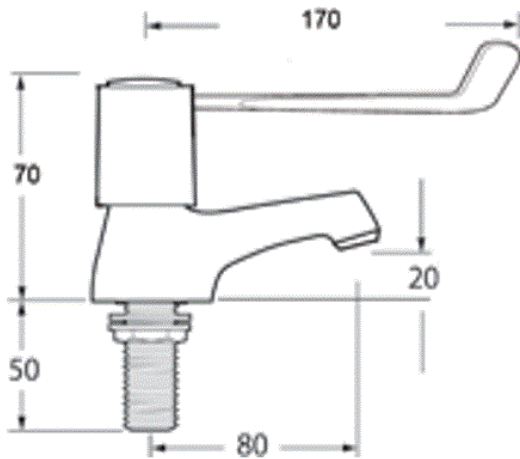

Lever

Lever action basin taps with 6" levers

Product Code: DLV101

Finish: Chrome

Features

- Construction:** Brass
- Valve/Cartridge type:** Ceramic Disc
- Supply:** Suitable For All Plumbing Systems
- Working Pressures:** 0.1 - 5.0 bar
- Inlet connections:** 1/2" BSP
- Flexi or Copper:** N/A

- 1/4 turn ceramic handles ensure a smooth operation
- Products which are easy to use by all the family

*Please refer to website for full warranty details.

Flow (Bar - l/min, open outlet)

Spout

Flow 0.1	Flow 0.3	Flow 0.5	Flow 1.0	Flow 2.0	Flow 3.0	Flow 4.0	Flow 5.0
4.9	7.6	10.3	14.9	21.3	26.1	30.1	33.7

2003774

2004324

12 YEAR GUARANTEE
ON ALL DEVA CHROME TAPS
*TERMS APPLY