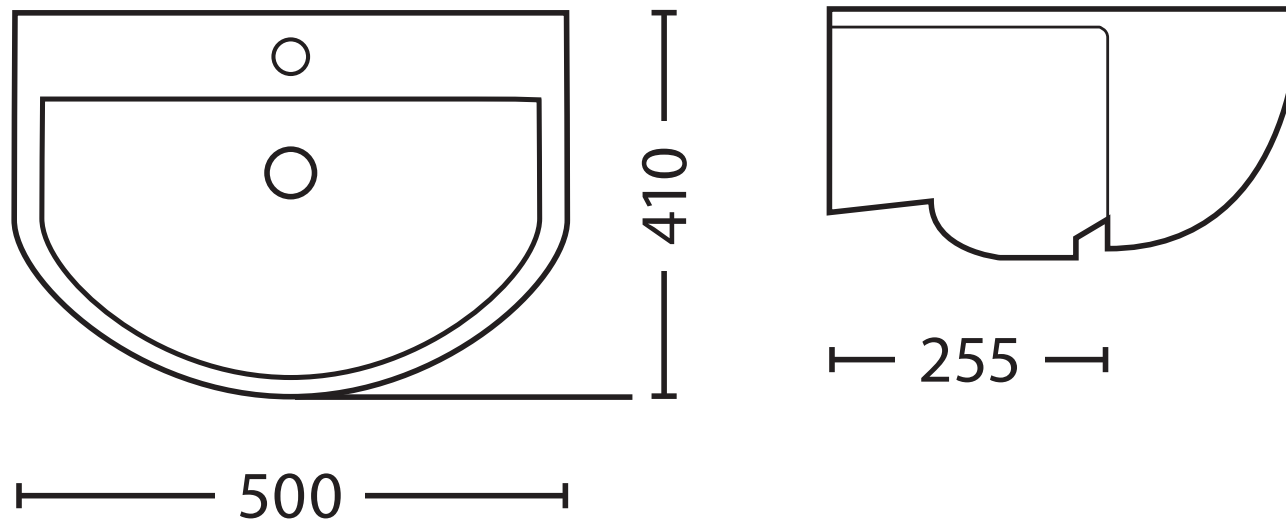

Semi-Recessed Basin

Available with either 1 tap-hole or 2 tap-holes

plumbware.co.uk

To order please contact us on **Tel: 0845 170 1240**

Cubicle Centre Ltd | Unit 33 Caldervale Business Park | Huddersfield Road | Ravensthorpe | West Yorkshire | WF13 3JL