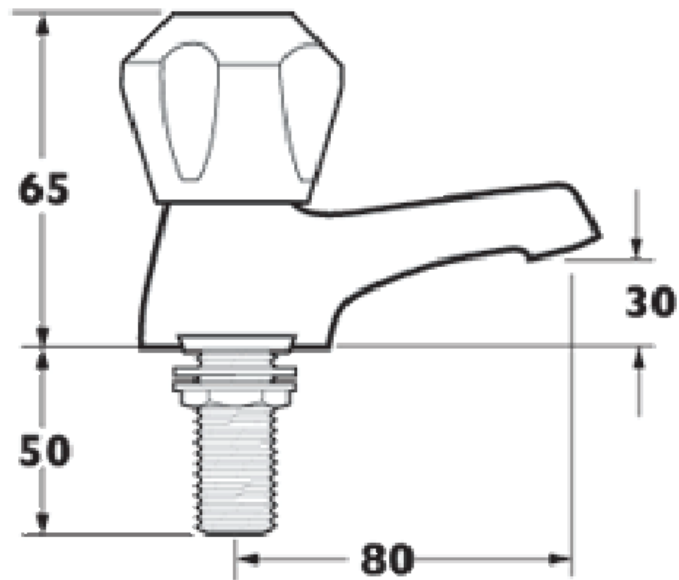

Pair - Contract Basin Taps

plumbware.co.uk

To order please contact us on **Tel: 0845 170 1240**

Cubicle Centre Ltd | Unit 33 Caldervale Business Park | Huddersfield Road | Ravensthorpe | West Yorkshire | WF13 3JL